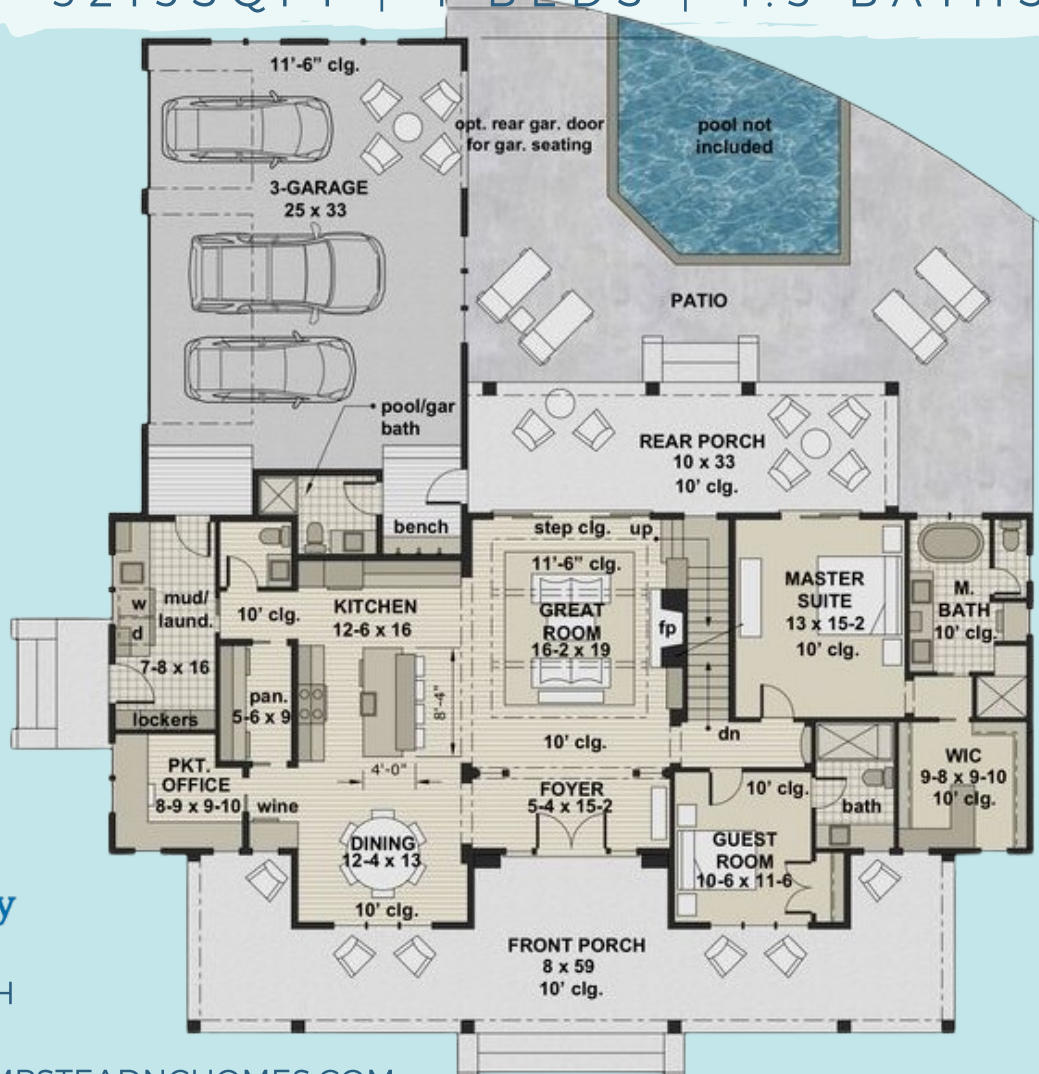

# CHARLESTON

3215SQFT | 4 BEDS | 4.5 BATHS

ANDREW SMITH  
 910.262.6744  
 ANDREW@HAMPSTEADNCHOMES.COM

# CHARLESTON

3215SQFT | 4 BEDS | 4.5 BATHS